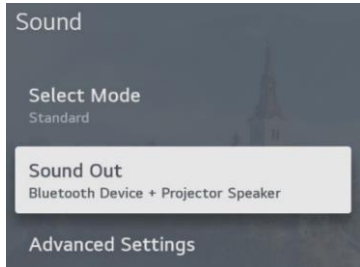

Setup Guide for Bluetooth Surround Ready

1. In Sound Setting, click "Sound Out."