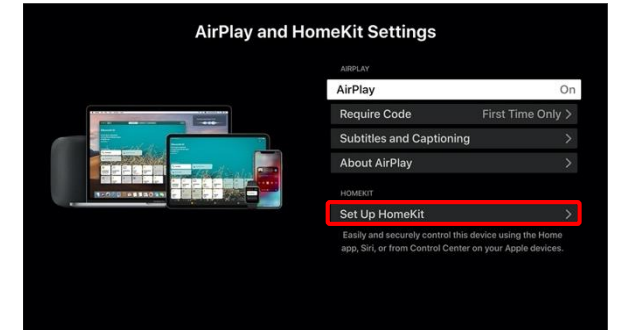

### AirPlay 2

LG CineBeam provides AirPlay 2 capability without the need to buy an Apple TV. The HU915QE is certified AirPlay 2 compatible, so you can easily connect your phone and operate the projector wirelessly. AirPlay is a casting software that lets you mirror or stream content wirelessly from iOS and macOS devices to your projector. Now, enjoy everything you watch on the big screen.

# Setup Guide for Apple HomeKit

1-1. In Home Dashboard, click "AirPlay."

1-2. On Explore Page, click "AirPlay."

2. Click "AirPlay and HomeKit Settings."

5. Complete HomeKit setup on the HU915QE.

3. Click "Set up HomeKit."

4. Scan the QR code using your iPhone.

\* Your Apple device must be connected to the same Wi-Fi network as your projector.  
\* Apple, the Apple logo, AirPlay, Apple TV, and HomeKit are trademarks of Apple Inc., registered in the U.S. and other countries.  
\* This LG CineBeam supports AirPlay 2 and requires iOS 12.3 or later or macOS 10.14.5 or later for use.