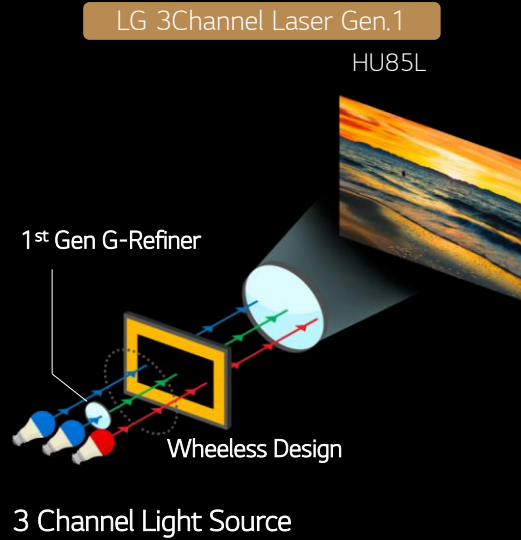

Exceptional Color Accuracy by Evolved 3Channel Laser System

3 Channel Laser Technology

Unlike conventional that make three colors in one light source, HU915QE adopts 3 Channel Laser Technology to create RGB color in different light sources. Also, the HU915QE uses RGB separate primary colors, and can express a vivid picture with no color loss compared to conventional projectors (DLP, Laser and Dual Laser) that use a color-wheel to separate colors from one color light.

[Enhanced Efficiency of G-Refiner]

[Precise Optical Engine Adjustment]

30% Brighter
than 3 Channel Laser Gen.1