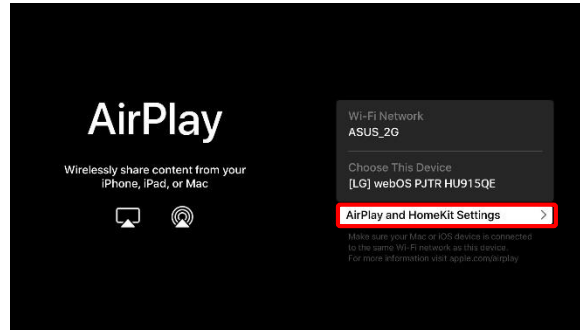

2. Click "AirPlay and HomeKit Settings."