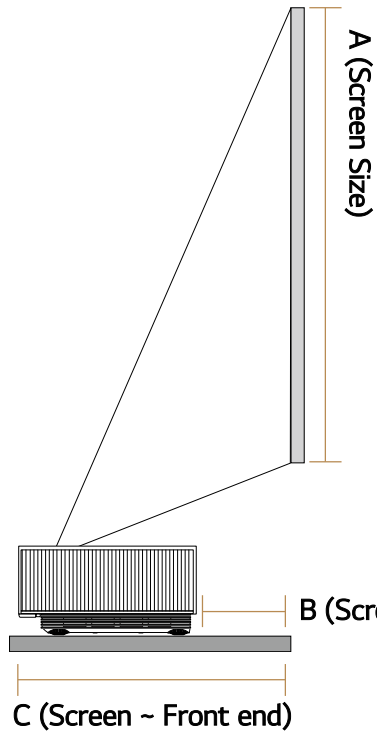

Full HD (1920 x 1080)

Real 4K (3840 x 2160)

# Breathtaking Scale from Just a Hand Span Away

Ultra Short Throw (Throw Ratio 0.19)

With the HU915QE's advanced Ultra Short Throw, you can enjoy an 90-inch cinematic screen by placing your projector just 5.6cm away from the wall. For the maximum, 120-inch screen size, the HU915QE can be placed merely 18.3cm from the wall. Simple, efficient set up and compact design ensures it's easy to get stunning viewing experiences on a realistic cinema scale in your own home.

No	A (Inch)	B (mm)	C (mm)
1	90	56 mm	403 mm
2	100	98 mm	445 mm
3	110	141 mm	488 mm
4	120	183 mm	530 mm