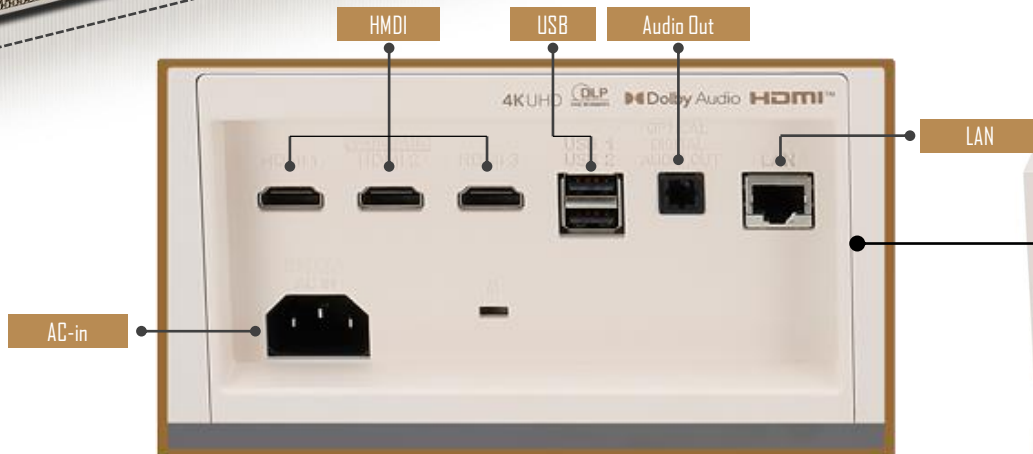

Identical Sound out from both Projector and Bluetooth Speaker

With Bluetooth-Single Speaker

With Bluetooth-Dual Speakers

\*The projector and the Bluetooth speaker output the same audio.  
\*Bluetooth speaker can be set as Front / Rear.

# Design & Connectivity

End of Documents\*