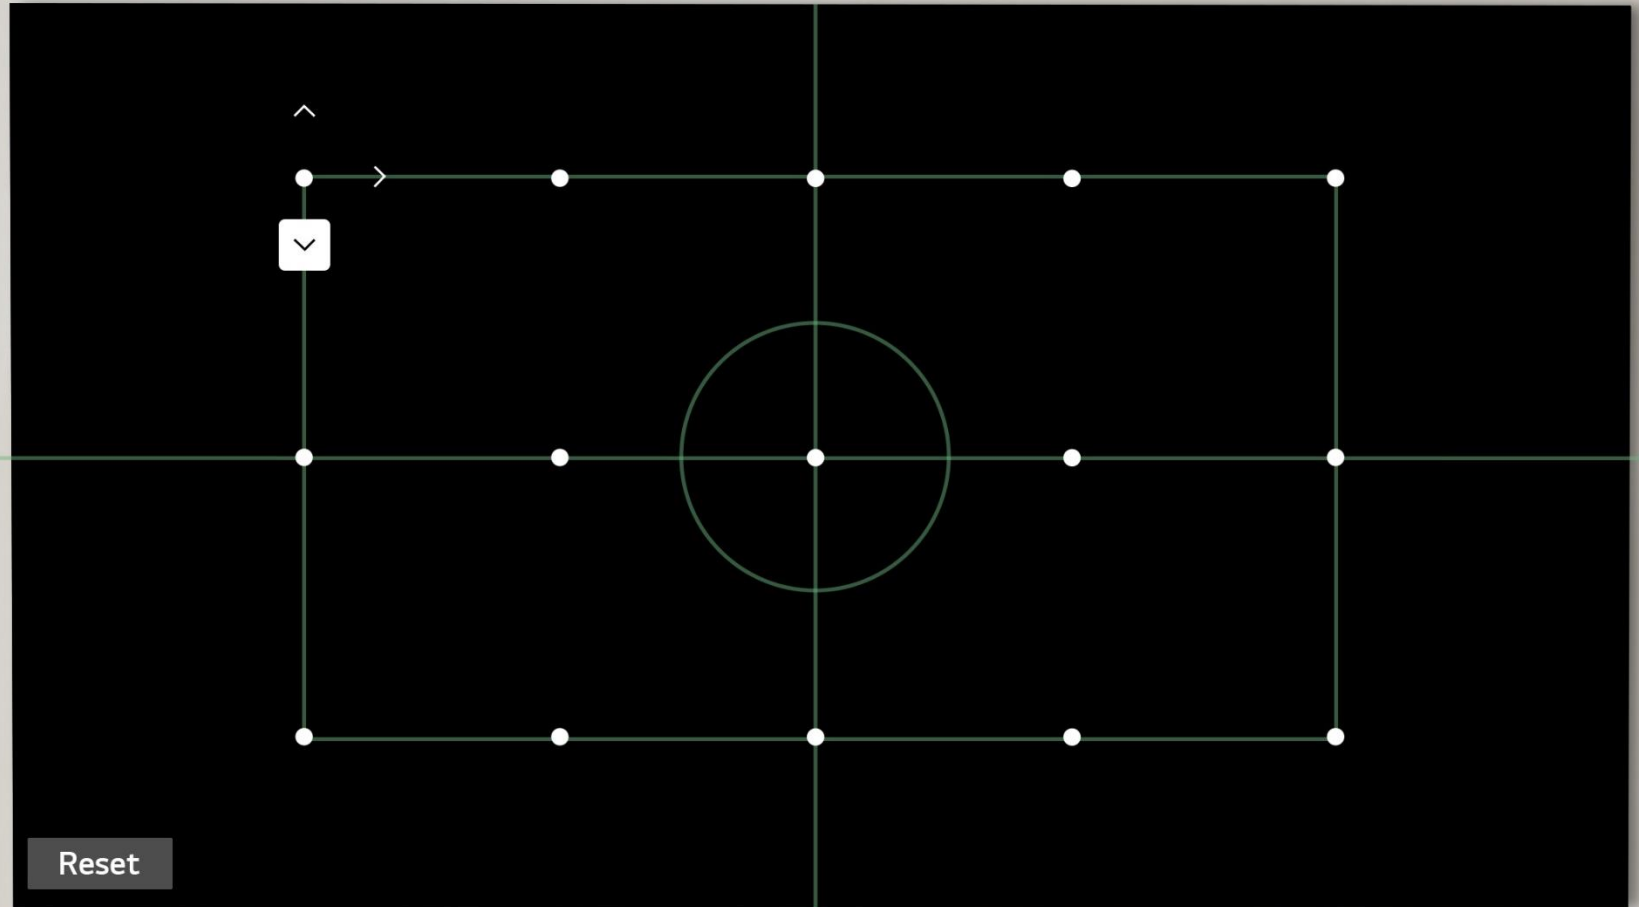

Menu

Installation

Edge Adjustment

4 Points

9 Points

15 Points