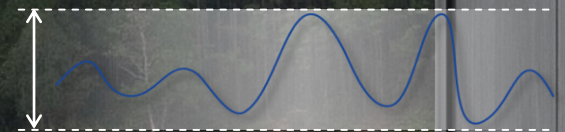

Dark Environment

IRIS Mode  
(Dark Room)

Energy Saving Med

Bright Environment

IRIS Mode  
(Bright Room)

Energy Saving Min

The Ambient Light Sensor  
scan the room condition automatically