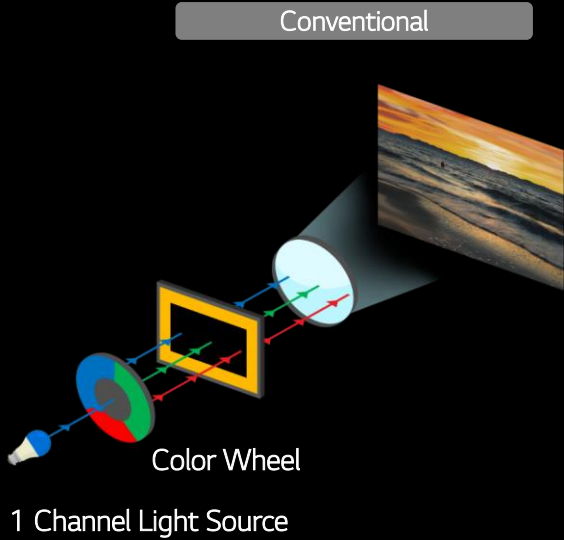

Exceptional Color Accuracy by Evolved 3Channel Laser System

3 Channel Laser Technology

Unlike conventional that make three colors in one light source, HU915QE adopts 3 Channel Laser Technology to create RGB color in different light sources. Also, the HU915QE uses RGB separate primary colors, and can express a vivid picture with no color loss compared to conventional projectors (DLP, Laser and Dual Laser) that use a color-wheel to separate colors from one color light.

[Enhanced Efficiency of G-Refiner]

[Precise Optical Engine Adjustment]

30% Brighter
than 3 Channel Laser Gen.1