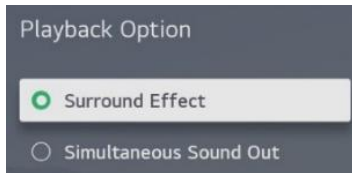

Supported Model List

LG-PK5 / LG-PK7	LG-FN5 / LG-PN7	LG RN5 / LG RN7 / LG RN9
LG-PL5 / LG-PL7	LG-RM2	LG ON5 / LG On7 / LG ON9
LG-PM5 / LGa-PM7	LG-LR3	

Usage 1)

Main Sound from Projector and Marginal Sound from Bluetooth Speaker