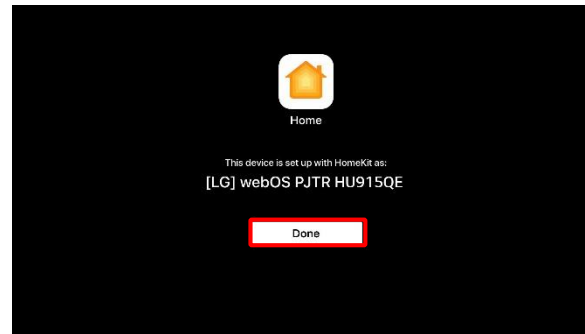

### AirPlay 2

LG CineBeam provides AirPlay 2 capability without the need to buy an Apple TV. The HU915QE is certified AirPlay 2 compatible, so you can easily connect your phone and operate the projector wirelessly. AirPlay is a casting software that lets you mirror or stream content wirelessly from iOS and macOS devices to your projector. Now, enjoy everything you watch on the big screen.

# Setup Guide for Apple HomeKit

1-1. In Home Dashboard, click "AirPlay."

1-2. On Explore Page, click "AirPlay."

2. Click "AirPlay and HomeKit Settings."

5. Complete HomeKit setup on the HU915QE.

3. Click "Set up HomeKit."

4. Scan the QR code using your iPhone.

\* Your Apple device must be connected to the same Wi-Fi network as your projector.  
\* Apple, the Apple logo, AirPlay, Apple TV, and HomeKit are trademarks of Apple Inc., registered in the U.S. and other countries.  
\* This LG CineBeam supports AirPlay 2 and requires iOS 12.3 or later or macOS 10.14.5 or later for use.