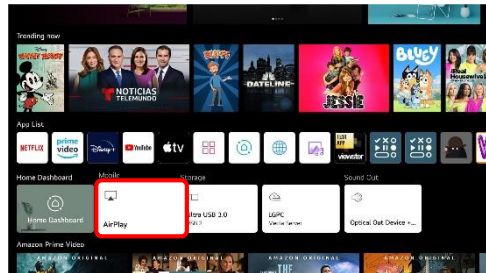

1-2. On Explore Page, click "AirPlay."