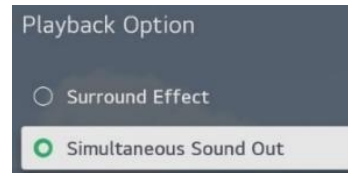

*The projector outputs the main voice, and the speaker transmits the surrounding voice.
*Bluetooth speaker can be set as Front / Rear.

Usage 2)

Identical Sound out from both Projector and Bluetooth Speaker