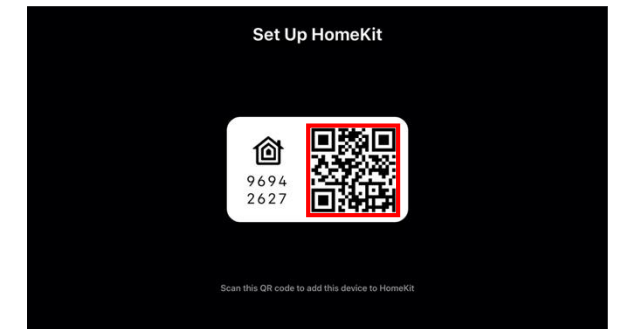

### AirPlay 2

LG CineBeam provides AirPlay 2 capability without the need to buy an Apple TV. The HU915QE is certified AirPlay 2 compatible, so you can easily connect your phone and operate the projector wirelessly. AirPlay is a casting software that lets you mirror or stream content wirelessly from iOS and macOS devices to your projector. Now, enjoy everything you watch on the big screen.

# Setup Guide for Apple HomeKit

1-1. In Home Dashboard, click "AirPlay."

1-2. On Explore Page, click "AirPlay."

2. Click "AirPlay and HomeKit Settings."

5. Complete HomeKit setup on the HU915QE.

3. Click "Set up HomeKit."

4. Scan the QR code using your iPhone.

\* Your Apple device must be connected to the same Wi-Fi network as your projector.  
\* Apple, the Apple logo, AirPlay, Apple TV, and HomeKit are trademarks of Apple Inc., registered in the U.S. and other countries.  
\* This LG CineBeam supports AirPlay 2 and requires iOS 12.3 or later or macOS 10.14.5 or later for use.