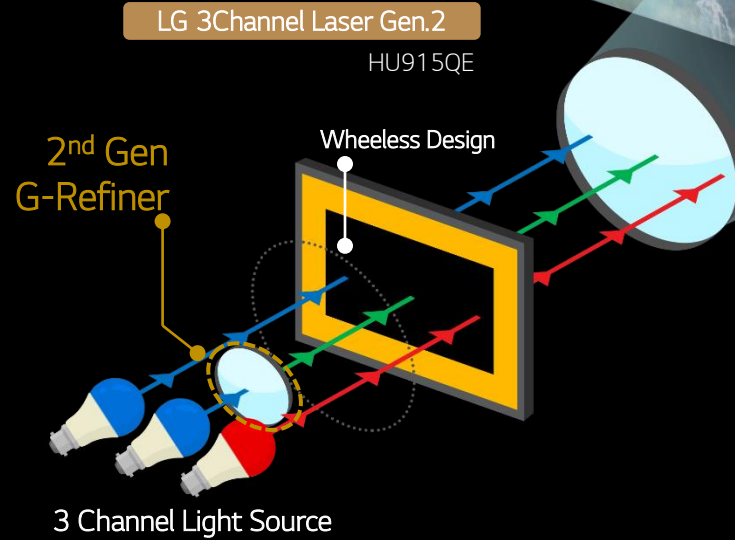

Exceptional Color Accuracy by Evolved 3Channel Laser System

3 Channel Laser Technology

Unlike conventional that make three colors in one light source, HU915QE adopts 3 Channel Laser Technology to create RGB color in different light sources. Also, the HU915QE uses RGB separate primary colors, and can express a vivid picture with no color loss compared to conventional projectors (DLP, Laser and Dual Laser) that use a color-wheel to separate colors from one color light.

[Enhanced Efficiency of G-Refiner]

[Precise Optical Engine Adjustment]

30% Brighter
than 3 Channel Laser Gen.1