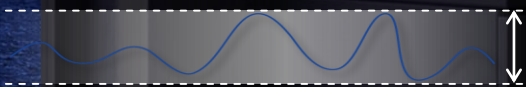

Dark Environment

IRIS Mode
(Dark Room)

Energy Saving Med

Bright Environment

IRIS Mode
(Bright Room)