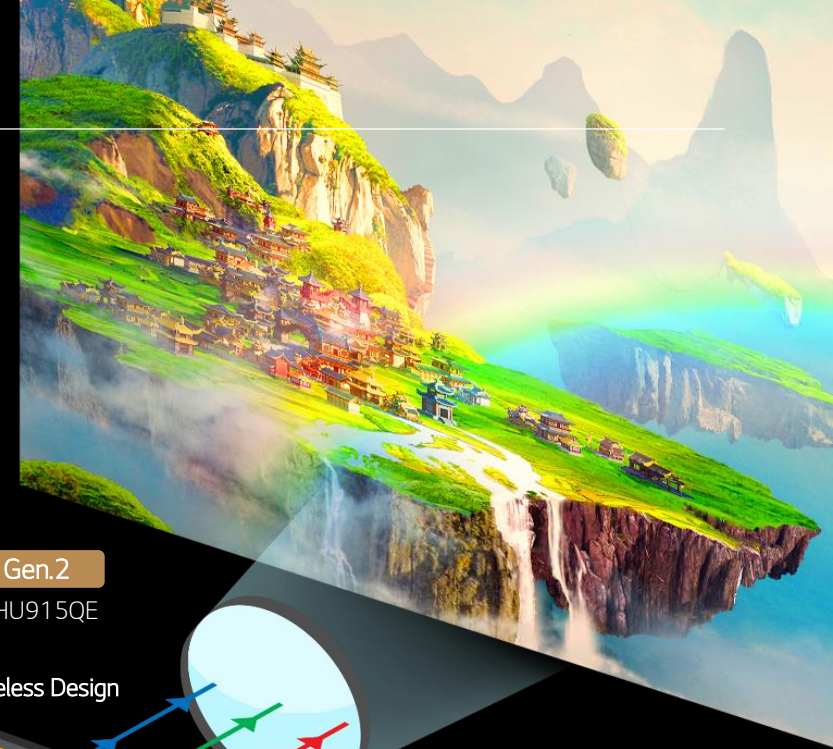

Exceptional Color Accuracy by Evolved 3Channel Laser System

3 Channel Laser Technology

Unlike conventional that make three colors in one light source, HU915QE adopts 3 Channel Laser Technology to create RGB color in different light sources. Also, the HU915QE uses RGB separate primary colors, and can express a vivid picture with no color loss compared to conventional projectors (DLP, Laser and Dual Laser) that use a color-wheel to separate colors from one color light.

[Enhanced Efficiency of G-Refiner]

[Precise Optical Engine Adjustment]

30% Brighter
than 3 Channel Laser Gen.1