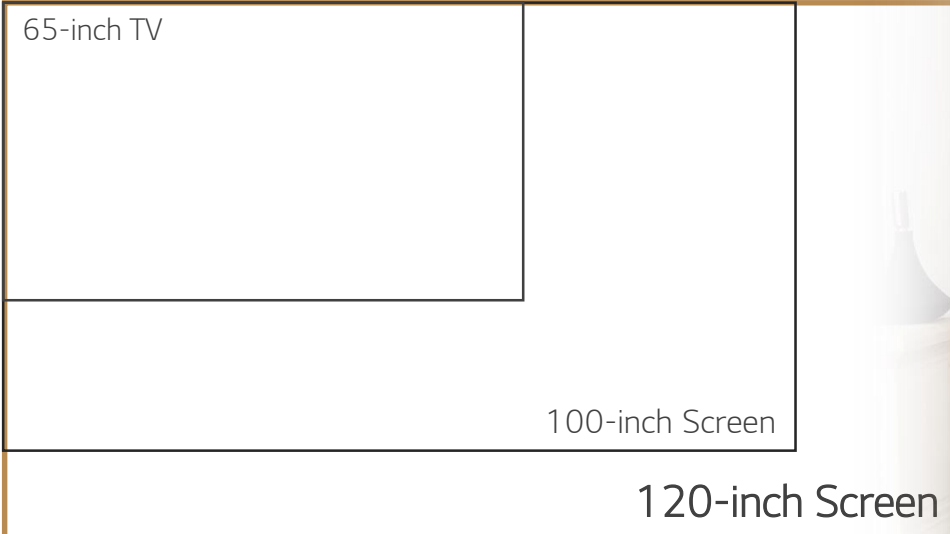

## Bigger Picture for an Immersive Experience

Up to 120-inch Screen

The HU915QE delivers an awe-inspiring viewing experience with a impressive screen size of up to 120-inches. The 120-inch screen size is larger than four standard 60-inch large screens. Dive in home and lets you become even more immersed in your content.