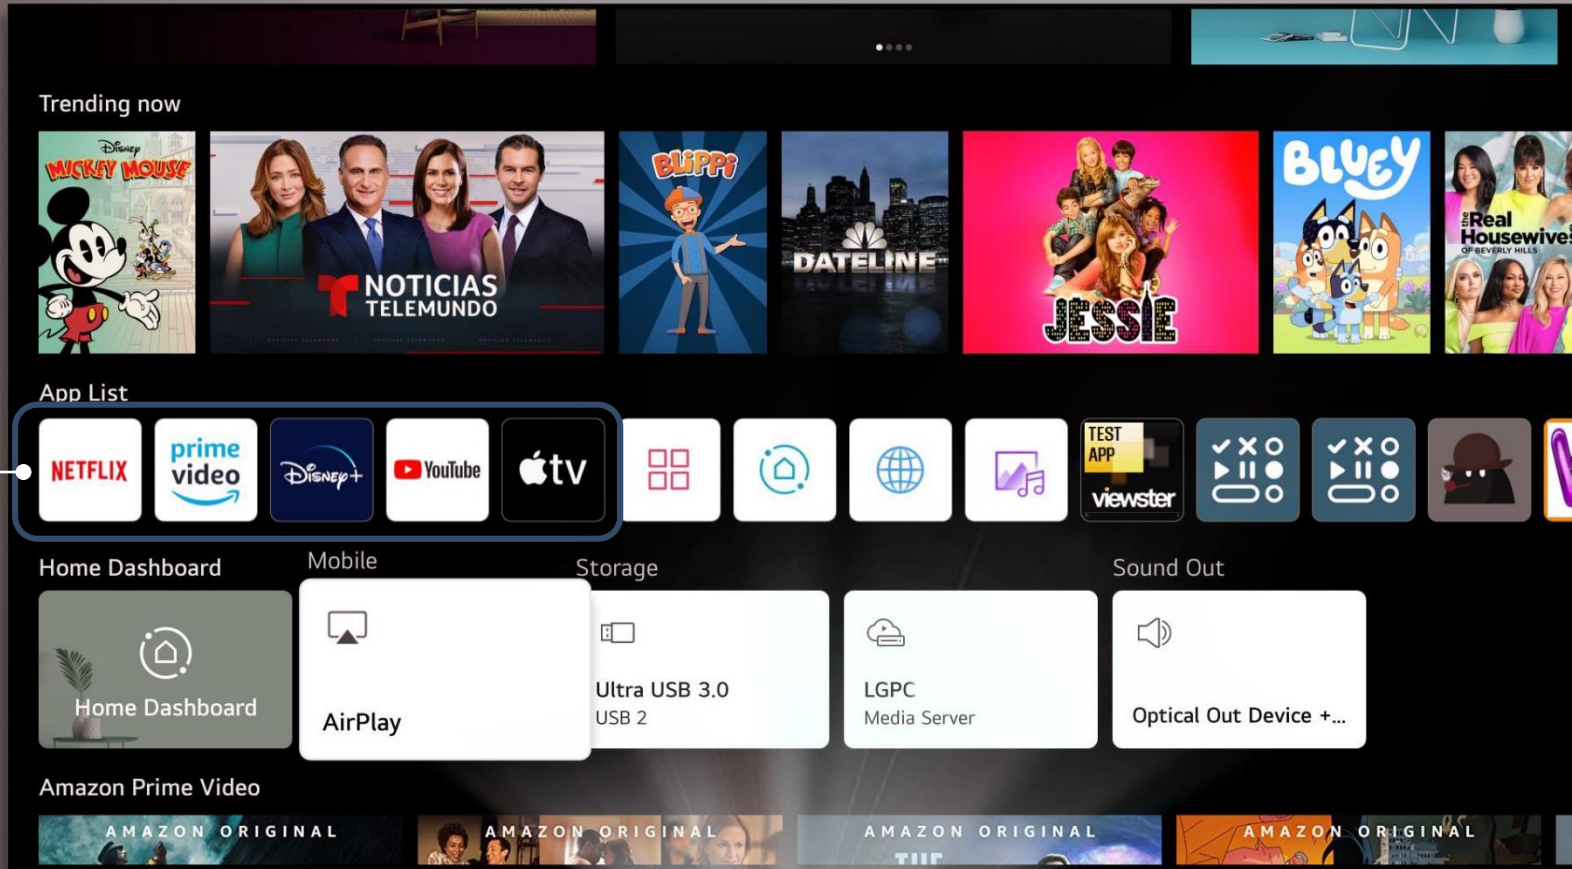

## Entertainment-optimized Projector with Home theater-quality Sound and Wired and Wireless Connection Supports

Smart (webOS) | Apple AirPlay 2 & HomeKit | Screenshare | 20,000 Hour-long Lifespan | 2.2Ch 40W Sound | Bluetooth Surround Ready

The HU915QE projector is equipped with 40W sound, equivalent to a typical home theater level. It even supports Bluetooth speaker connection, so you can connect two Bluetooth speakers to create sound that fills your home cinema room.

It also comes loaded with the latest webOS that supports various content and supports AirPlay 2 and Screenshare. It is easy to connect to any of your devices, but even if you don't have a device to connect, you can enjoy the latest content with the built-in OS. And since it is based on a laser light source, the projector's lighting performance is long-lasting even if you constantly stream content.

# A Smarter Way to Find Your Next Favorites

Smart (webOS)

LG's exclusive Smart TV platform, webOS 6.0, is simple to set up and makes it easier than ever to find great content on Netflix, Amazon Prime Video, Disney+, YouTube and Apple TV. Finding your next favorite show or movie is easier than ever.